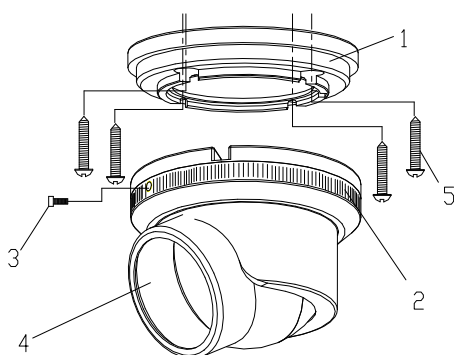

Colour Mini Side View Camera

AY-VC-HD126

MDVR CAMERA

Features:

- ◆ Mini Metal Dome Infrared Camera for Vehicle
- ◆ Vandal Resistant Housing
- ◆ Adjustable Up and Down & Around
- ◆ Electronic Shutter, Backlight Compensation, Auto Gain
- ◆ With Audio Input (Optional)
- ◆ 12 Infrared Lamp, Night Vision About 10m ~ 15m
- ◆ Fixed Lens (2.8 & 3.6 & 6.0mm Optional)
- ◆ 12V DC $\pm 10\%$

Dimensions

Specifications

Model	AY-VC-HD126
Pick up Device	1/3" Sony CCD
TV System	PAL
Picture Elements	976Hx 582V
Horizontal Resolution	700TVL
Sensitivity	0 Lux at F1.2
Scanning System	625TVL/2:1 Interlace
Synchronization	Internal
Infrared Spectrum	850nm
S/N Ratio	More than 50 dB, (AGC Off)
Auto Gain Control (AGC)	Auto
White Balance	Auto
Electronic Shutter	Auto
BLC	Auto
Infrared LED	12
Infrared LED Range	3m
Video Output	1 Vp-p, 75 Ω composite,
Audio Output	N/A
Mirror	N/A
Gamma Ratio	0.45
Auto-iris Lens Control	N/A
Lens	f3.6mm Standard Lens
Lens Mount	M12XP0.5mm Thread
Pan Adjusting	0-360°
Tilt Adjusting	0-45°
Power Supply	12V DC \pm 10%, Molex*1
Power Consumption	150mA
Dimensions (ϕ X H)	54 x53 mm
Net Weight	106g
Weatherproof/Water Proof	IP67
Operating Temperature	-25°C to +55°C

Variants

AY-VC-HD126	1/4 Coms, 1.0 MegaPixels, 3.6 Lens
AY-VC-HD127	1/3 Coms, 2.0 MegaPixels, 2.8 Lens
AY-VC-HD128	1/3 Coms, 2.0 MegaPixels, 2.8 Lens
AY-VC-HD129	1/3 Coms, 2.0 MegaPixels, 2.8 Lens