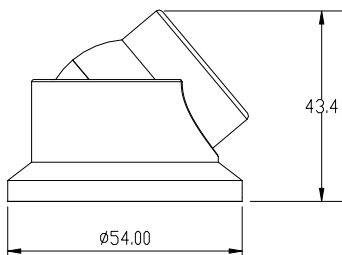

Colour Mini Side View Camera

AY-VC-HD126

MDVR CAMERA

Features:

- ◆ Mini Metal Dome Infrared Camera for Vehicle
- ◆ Vandal Resistant Housing
- ◆ Adjustable Up and Down & Around
- ◆ Electronic Shutter, Backlight Compensation, Auto Gain
- ◆ With Audio Input (Optional)
- ◆ 12 Infrared Lamp, Night Vision About 10m ~ 15m
- ◆ Fixed Lens (2.8 & 3.6 & 6.0mm Optional)
- ◆ 12V DC $\pm 10\%$

Dimensions

Specifications

Model	AY-VC-HD126
Pick up Device	1/3" Sony CCD
TV System	PAL
Picture Elements	976Hx 582V
Horizontal Resolution	700TVL
Sensitivity	0 Lux at F1.2
Scanning System	625TVL/2:1 Interlace
Synchronization	Internal
Infrared Spectrum	850nm
S/N Ratio	More than 50 dB, (AGC Off)
Auto Gain Control (AGC)	Auto
White Balance	Auto
Electronic Shutter	Auto
BLC	Auto
Infrared LED	12
Infrared LED Range	3m
Video Output	1 Vp-p, 75 Ω composite,
Audio Output	N/A
Mirror	N/A
Gamma Ratio	0.45
Auto-iris Lens Control	N/A
Lens	f3.6mm Standard Lens
Lens Mount	M12XP0.5mm Thread
Pan Adjusting	0-360°
Tilt Adjusting	0-45°
Power Supply	12V DC \pm 10%, Molex*1
Power Consumption	150mA
Dimensions (ϕ X H)	54 x53 mm
Net Weight	106g
Weatherproof/Water Proof	IP67
Operating Temperature	-25°C to +55°C

Variants

AY-VC-HD126	1/4 Coms, 1.0 MegaPixels, 3.6 Lens
AY-VC-HD127	1/3 Coms, 2.0 MegaPixels, 2.8 Lens
AY-VC-HD128	1/3 Coms, 2.0 MegaPixels, 2.8 Lens
AY-VC-HD129	1/3 Coms, 2.0 MegaPixels, 2.8 Lens